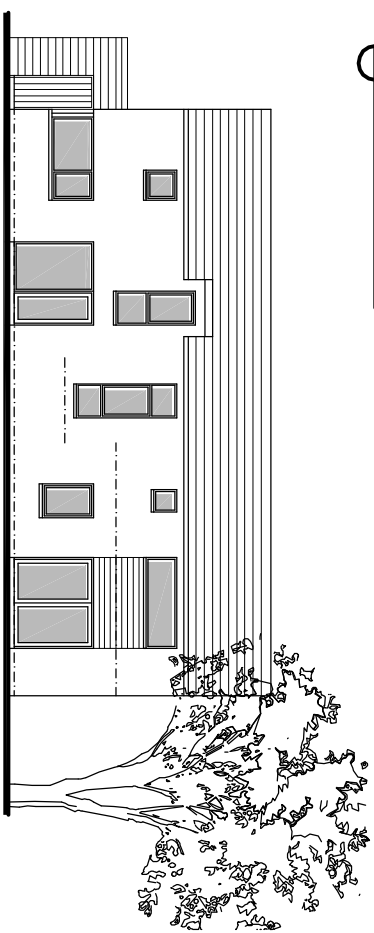

Platform Architecture

9-10 Howard Court, Weir St. Bandon, Co. Cork.
 Phone: 023 20582 Fax: 023 20586
 email: office@platform.ie www.platform.ie

WEST ELEVATION

EAST ELEVATION

SECTION A-A

NORTH ELEVATION

SOUTH ELEVATION

FIRST FLOOR PLAN

Floor Area c.72.8 sq.m.(c.780.4sq ft)

GROUND FLOOR PLAN

Floor Area c.84.53 sq.m.(c.909.88sq ft)