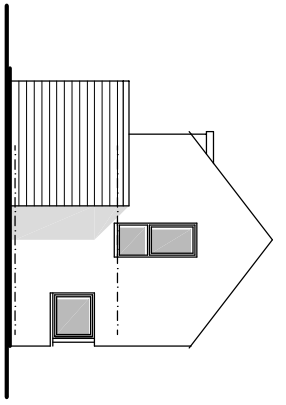

Platform Architecture

9-10 Howard Court, Weir St. Bandon, Co. Cork.
 Phone: 023 20582 Fax: 023 20586
 email: office@platform.ie www.platform.ie

WEST ELEVATION

EAST ELEVATION

SECTION A-A

NORTH ELEVATION

SOUTH ELEVATION

FIRST FLOOR PLAN

Floor Area c.72.8 sq.m.(c.780.4sq ft)

GROUND FLOOR PLAN

Floor Area c.84.53 sq.m.(c.909.88sq ft)