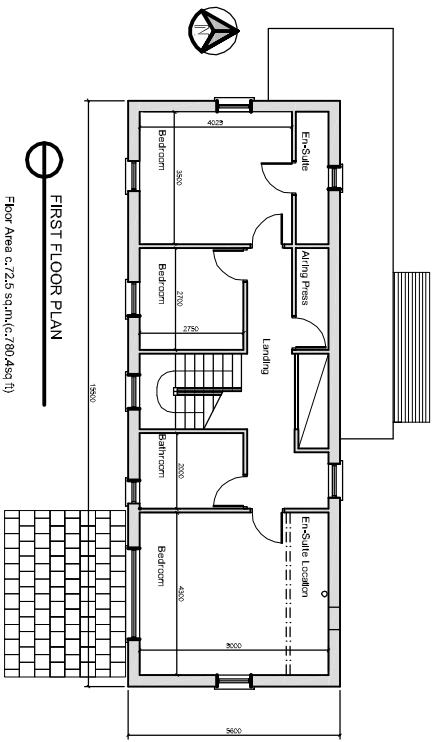

Platform Architecture

9-10 Howard Court, Weir St. Bandon, Co. Cork.
 Phone: 023 20582 Fax: 023 20586
 email: office@platform.ie www.platform.ie

WEST ELEVATION

EAST ELEVATION

SECTION A-A

NORTH ELEVATION

SOUTH ELEVATION

FIRST FLOOR PLAN

Floor Area c.72.8 sq.m.(c.780.4sq ft)

GROUND FLOOR PLAN

Floor Area c.84.53 sq.m.(c.909.88sq ft)