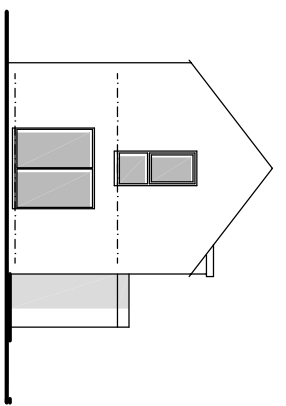

Platform Architecture

9-10 Howard Court, Weir St. Bandon, Co. Cork.
 Phone: 023 20582 Fax: 023 20586
 email: office@platform.ie www.platform.ie

WEST ELEVATION

EAST ELEVATION

SECTION A-A

NORTH ELEVATION

SOUTH ELEVATION

FIRST FLOOR PLAN

Floor Area c.72.8 sq.m.(c.780.4sq ft)

GROUND FLOOR PLAN

Floor Area c.84.53 sq.m.(c.909.88sq ft)