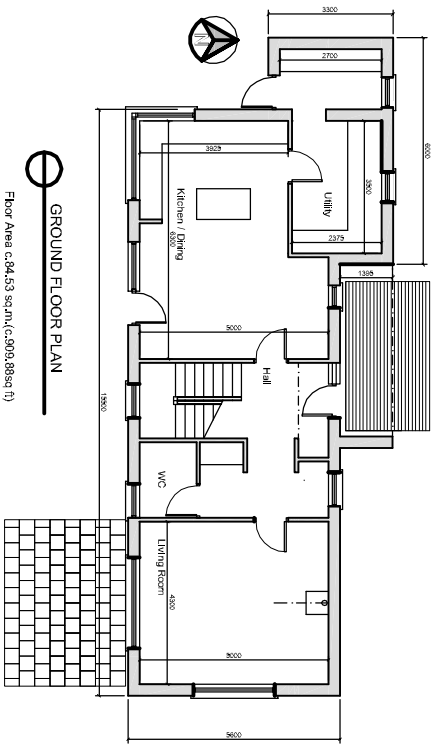

Platform Architecture

9-10 Howard Court, Weir St. Bandon, Co. Cork.
 Phone: 023 20582 Fax: 023 20586
 email: office@platform.ie www.platform.ie

WEST ELEVATION

EAST ELEVATION

SECTION A-A

NORTH ELEVATION

SOUTH ELEVATION

FIRST FLOOR PLAN

Floor Area c.72.8 sq.m.(c.780.4sq ft)

GROUND FLOOR PLAN

Floor Area c.84.53 sq.m.(c.909.88sq ft)