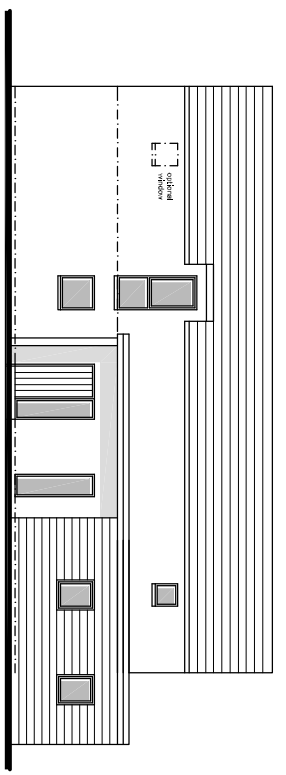

Platform Architecture

9-10 Howard Court, Weir St. Bandon, Co. Cork.
 Phone: 023 20582 Fax: 023 20586
 email: office@platform.ie www.platform.ie

WEST ELEVATION

EAST ELEVATION

SECTION A-A

NORTH ELEVATION

SOUTH ELEVATION

FIRST FLOOR PLAN

Floor Area c.72.8 sq.m.(c.780.4sq ft)

GROUND FLOOR PLAN

Floor Area c.84.53 sq.m.(c.909.88sq ft)