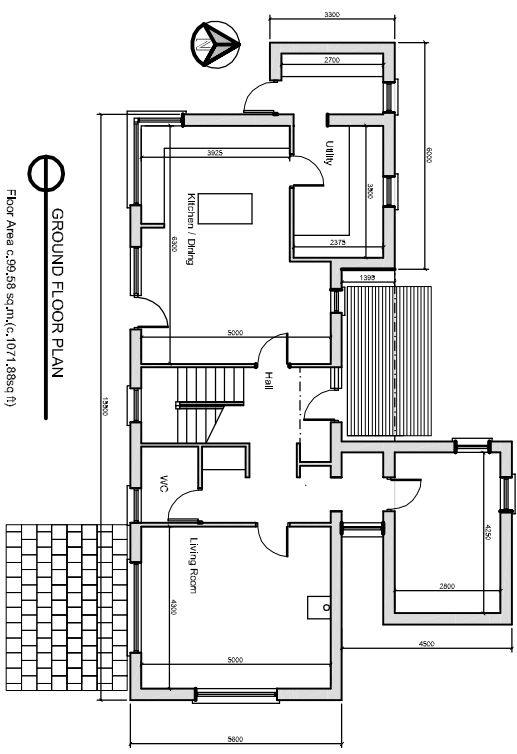

WEST ELEVATION

EAST ELEVATION

NORTH ELEVATION

SOUTH ELEVATION

SECTION AA

# Platform Architecture

9-10 Howard Court, Weir St. Bandon, Co. Cork.  
 Phone: 023 20582 Fax: 023 20586  
 email: office@platform.ie www.platform.ie

FIRST FLOOR PLAN  
 Floor Area c.72.5 sq.m.(c.780.4sq.ft)

GROUND FLOOR PLAN  
 Floor Area c.99.58 sq.m.(c.1071.88sq.ft)