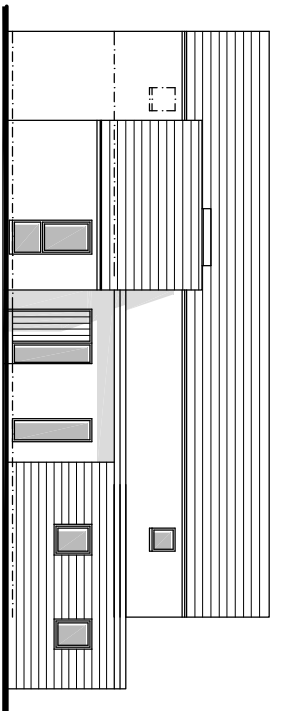

WEST ELEVATION

EAST ELEVATION

NORTH ELEVATION

SOUTH ELEVATION

SECTION AA

# Platform Architecture

9-10 Howard Court, Weir St. Bandon, Co. Cork.  
 Phone: 023 20582 Fax: 023 20586  
 email: office@platform.ie www.platform.ie

FIRST FLOOR PLAN  
 Floor Area c.72.5 sq.m.(c.780.4sq.ft)

GROUND FLOOR PLAN  
 Floor Area c.99.58 sq.m.(c.1071.88sq.ft)