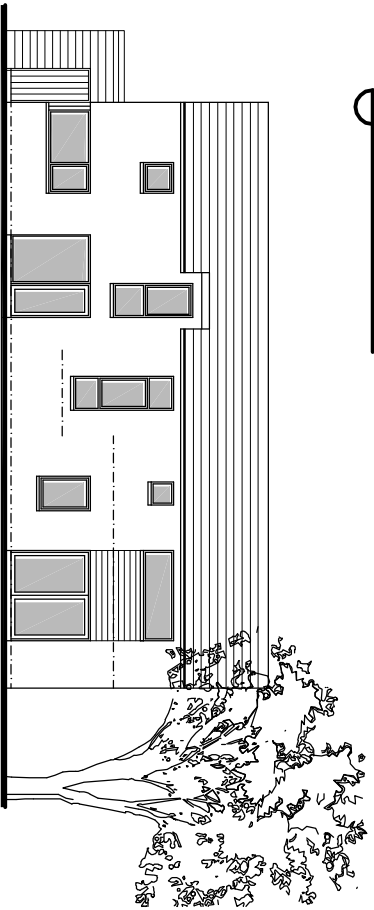

WEST ELEVATION

EAST ELEVATION

NORTH ELEVATION

SOUTH ELEVATION

SECTION AA

# Platform Architecture

9-10 Howard Court, Weir St. Bandon, Co. Cork.  
 Phone: 023 20582 Fax: 023 20586  
 email: office@platform.ie www.platform.ie

FIRST FLOOR PLAN  
 Floor Area c.72.5 sq.m.(c.780.4sq.ft)

GROUND FLOOR PLAN  
 Floor Area c.99.58 sq.m.(c.1071.88sq.ft)