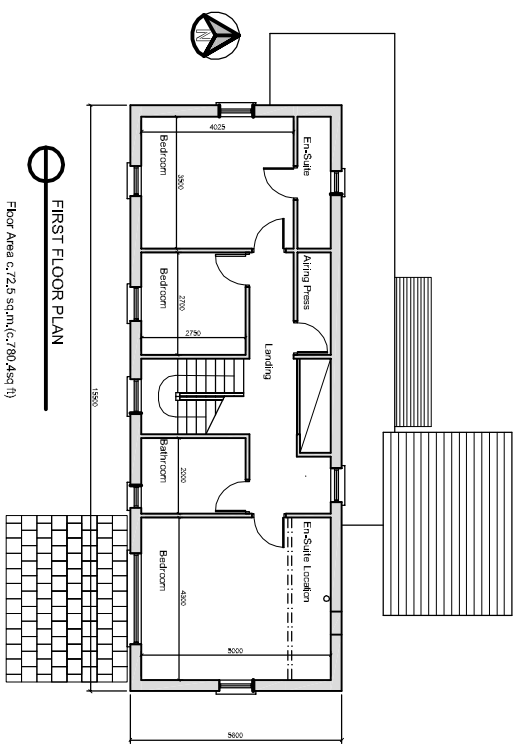

WEST ELEVATION

EAST ELEVATION

NORTH ELEVATION

SOUTH ELEVATION

SECTION AA

# Platform Architecture

9-10 Howard Court, Weir St. Bandon, Co. Cork.  
 Phone: 023 20582 Fax: 023 20586  
 email: office@platform.ie www.platform.ie

FIRST FLOOR PLAN  
 Floor Area c.72.5 sq.m.(c.780.4sq.ft)

GROUND FLOOR PLAN  
 Floor Area c.99.58 sq.m.(c.1071.88sq.ft)